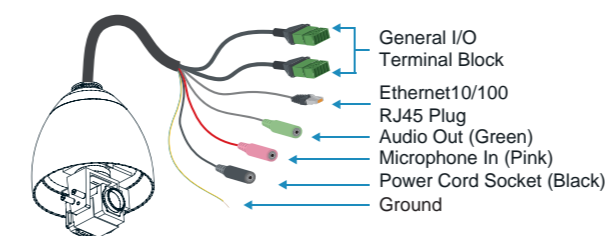

Connectors