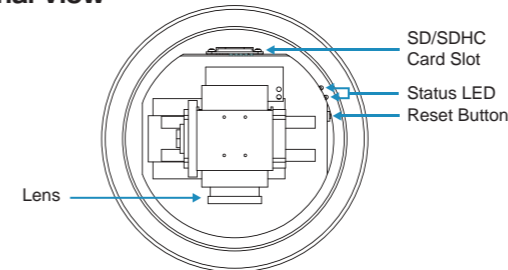

Physical Description

Internal View