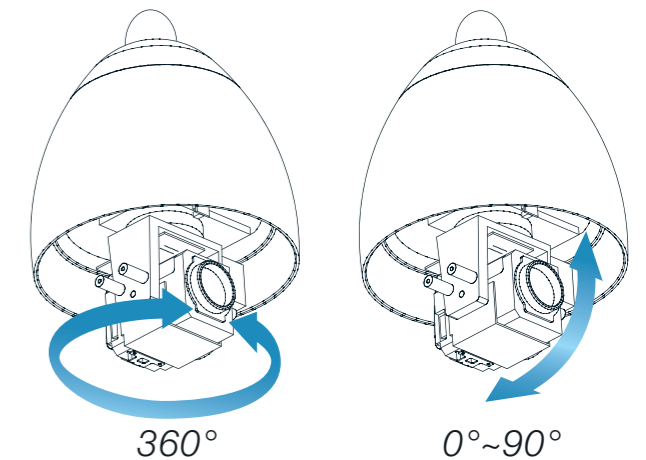

## Physical Description

### Internal View

### Connectors

Pan range: 360° Continuous Rotation  
Tilt range: 0°~90° Flip