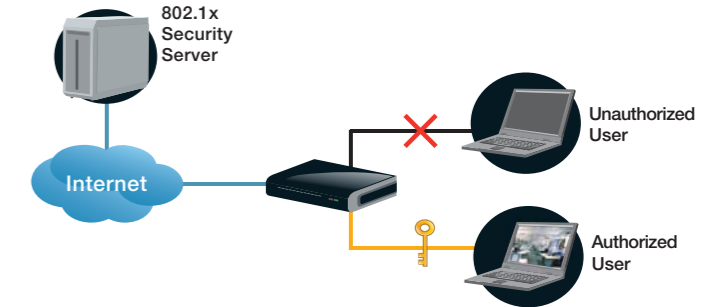

The Ultimate in Outdoor Surveillance

Astonishing Light Sensitivity

SD7313/7323 adopts a SONY Exview HAD CCD sensor capable of detecting and utilizing near infrared light for higher light efficiency. As a result, the sensor can provide superior image quality under poor lighting conditions compared to a conventional CCD sensor, especially during nighttime.

Remarkably Close-up Images of Distant Objects

Utilizing a 35x optical zoom lens, the SD7313/7323 can provide close-up images with exceptional detail and effectively extends your viewing distance. You can easily and quickly zoom in on distant objects or minute targets with unprecedented precision and quality, even when enlarged.

Adapted for High-contrast Lighting Conditions

SD7313/7323 offers a WDR (Wide Dynamic Range) function that delivers identifiable images in high-contrast environments such as backlight, glare, and light reflection. By capturing and combining information from the darkest and brightest areas of the environment, the SD7313/7323 generates images that accurately reproduce fine details appearing in the actual scene.

Clear Images 24/7

SD7313/7323 delivers true day & night functionality with a built-in removable IR-cut filter. By day, the IR-cut filter screens out infrared light to reduce color distortion, and at night, the filter is removed to enhance light sensitivity.

Stable Image Quality during Vibration