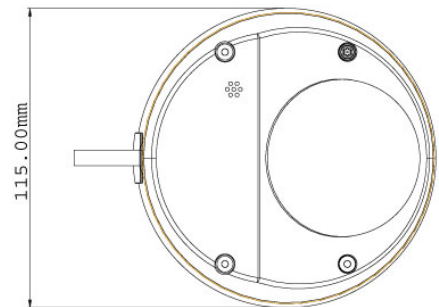

GV-MDR120 1.3MP H.264 Low Lux Mini Fixed Rugged Dome

- 1/3" progressive scan CMOS
- Megapixel lens
- Dual video streams: Stream 1 from H.264 and MJPEG; Stream 2 from H.264, MPEG4 and MJPEG
- Up to 30 frames per second in megapixel resolution (1280 x 1024)
- IK7 rating
- IP66 rating
- 3-axis mechanism: pan (-45° ~ +45°), tilt (0° ~ 90°), rotate (0° ~ 360°)
- Built-in microphone
- Motion detection
- Tampering alarm
- Privacy mask
- Text overlay
- IP address filtering
- Endurable to low environment temperatures (-20°C ~ 50°C / -4°F ~ 122°F)
- Supports iPhone, iPad, Android & 3GPP
- 31 languages on Web interface

* No SD/SDHC card slot & local storage function for Argentina.

Active Tampering Alarm

Camera Shift

SPECIFICATIONS

Camera		
Image Sensor		1/3" progressive scan CMOS
Picture Elements		1280 (H) x 1024 (V)
Minimum Illumination	Color BW	0.08 Lux at F/1.5
Shutter Speed		Automatic, Manual (1/5 ~ 1/8000 sec)
White Balance		Automatic, Manual (2800K ~ 8500K)
Gain Control		Automatic
S/N Ratio		45 dB
BLC		Yes