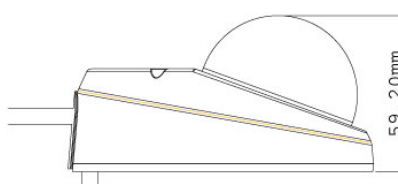

GV-MDR120 1.3MP H.264 Low Lux Mini Fixed Rugged Dome

- 1/3" progressive scan CMOS
- Megapixel lens
- Dual video streams: Stream 1 from H.264 and MJPEG; Stream 2 from H.264, MPEG4 and MJPEG
- Up to 30 frames per second in megapixel resolution (1280 x 1024)
- IK7 rating
- IP66 rating
- 3-axis mechanism: pan (-45° ~ +45°), tilt (0° ~ 90°), rotate (0° ~ 360°)
- Built-in microphone
- Motion detection
- Tampering alarm
- Privacy mask
- Text overlay
- IP address filtering
- Endurable to low environment temperatures (-20°C ~ 50°C / -4°F ~ 122°F)
- Supports iPhone, iPad, Android & 3GPP
- 31 languages on Web interface

* No SD/SDHC card slot & local storage function for Argentina.

Active Tampering Alarm

Camera Shift

SPECIFICATIONS

Camera		
Image Sensor		1/3" progressive scan CMOS
Picture Elements		1280 (H) x 1024 (V)
Minimum Illumination	Color BW	0.08 Lux at F/1.5
Shutter Speed		Automatic, Manual (1/5 ~ 1/8000 sec)
White Balance		Automatic, Manual (2800K ~ 8500K)
Gain Control		Automatic
S/N Ratio		45 dB
BLC		Yes