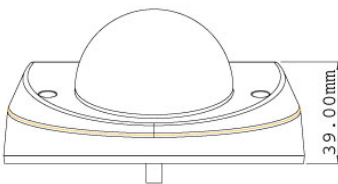

GV-MDR120 1.3MP H.264 Low Lux Mini Fixed Rugged Dome

- 1/3" progressive scan CMOS
- Megapixel lens
- Dual video streams: Stream 1 from H.264 and MJPEG; Stream 2 from H.264, MPEG4 and MJPEG
- Up to 30 frames per second in megapixel resolution (1280 x 1024)
- IK7 rating
- IP66 rating
- 3-axis mechanism: pan (-45° ~ +45°), tilt (0° ~ 90°), rotate (0° ~ 360°)
- Built-in microphone
- Motion detection
- Tampering alarm
- Privacy mask
- Text overlay
- IP address filtering
- Endurable to low environment temperatures (-20°C ~ 50°C / -4°F ~ 122°F)
- Supports iPhone, iPad, Android & 3GPP
- 31 languages on Web interface

* No SD/SDHC card slot & local storage function for Argentina.

Active Tampering Alarm

Camera Shift

SPECIFICATIONS

Camera		
Image Sensor		1/3" progressive scan CMOS
Picture Elements		1280 (H) x 1024 (V)
Minimum Illumination	Color BW	0.08 Lux at F/1.5
Shutter Speed		Automatic, Manual (1/5 ~ 1/8000 sec)
White Balance		Automatic, Manual (2800K ~ 8500K)
Gain Control		Automatic
S/N Ratio		45 dB
BLC		Yes