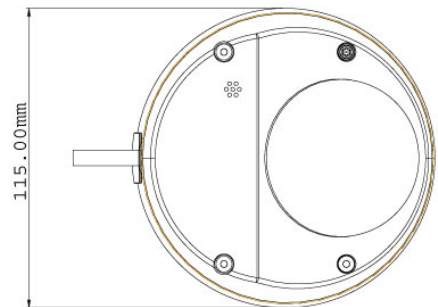

GV-MDR220 2MP H.264 Mini Fixed Rugged Dome

- 1/2.5" progressive scan CMOS
- Megapixel lens
- Dual video streams: Stream 1 from H.264 and MJPEG; Stream 2 from H.264, MPEG4 and MJPEG
- Up to 30 frames per second in megapixel resolution (1920 x 1080)
- IK7 rating
- IP66 rating
- 3-axis mechanism: pan (-45° ~ +45°), tilt (0° ~ 90°), rotate (0° ~ 360°)
- Built-in microphone
- Motion detection
- Tampering alarm
- Privacy mask
- Text overlay
- IP address filtering
- Endurable to low environment temperatures (-20°C ~ 50°C / -4°F ~ 122°F)
- Supports iPhone, iPad, Android & 3GPP
- 31 languages on Web interface

* No SD/SDHC card slot & local storage function for Argentina.

Active Tampering Alarm

Camera Shift

SPECIFICATIONS

Camera		
Image Sensor		1/2.5" progressive scan CMOS
Picture Elements		1920 (H) x 1080 (V)
Minimum Illumination	Color BW	0.5 Lux at F/2.8
Shutter Speed		Automatic, Manual (1/5 ~ 1/8000 sec)
White Balance		Automatic, Manual (2800K ~ 8500K)
Gain Control		Automatic
S/N Ratio		50 dB
BLC		Yes