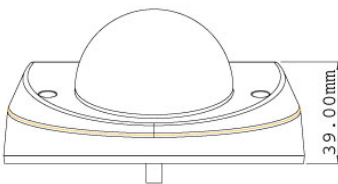

GV-MDR220 2MP H.264 Mini Fixed Rugged Dome

- 1/2.5" progressive scan CMOS
- Megapixel lens
- Dual video streams: Stream 1 from H.264 and MJPEG; Stream 2 from H.264, MPEG4 and MJPEG
- Up to 30 frames per second in megapixel resolution (1920 x 1080)
- IK7 rating
- IP66 rating
- 3-axis mechanism: pan (-45° ~ +45°), tilt (0° ~ 90°), rotate (0° ~ 360°)
- Built-in microphone
- Motion detection
- Tampering alarm
- Privacy mask
- Text overlay
- IP address filtering
- Endurable to low environment temperatures (-20°C ~ 50°C / -4°F ~ 122°F)
- Supports iPhone, iPad, Android & 3GPP
- 31 languages on Web interface

* No SD/SDHC card slot & local storage function for Argentina.

Active Tampering Alarm

Camera Shift

SPECIFICATIONS

Camera		
Image Sensor		1/2.5" progressive scan CMOS
Picture Elements		1920 (H) x 1080 (V)
Minimum Illumination	Color BW	0.5 Lux at F/2.8
Shutter Speed		Automatic, Manual (1/5 ~ 1/8000 sec)
White Balance		Automatic, Manual (2800K ~ 8500K)
Gain Control		Automatic
S/N Ratio		50 dB
BLC		Yes