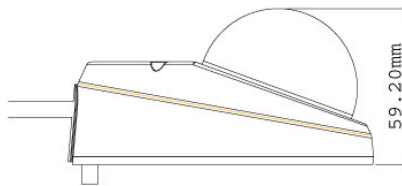

GV-MDR220 2MP H.264 Mini Fixed Rugged Dome

- 1/2.5" progressive scan CMOS
- Megapixel lens
- Dual video streams: Stream 1 from H.264 and MJPEG; Stream 2 from H.264, MPEG4 and MJPEG
- Up to 30 frames per second in megapixel resolution (1920 x 1080)
- IK7 rating
- IP66 rating
- 3-axis mechanism: pan (-45° ~ +45°), tilt (0° ~ 90°), rotate (0° ~ 360°)
- Built-in microphone
- Motion detection
- Tampering alarm
- Privacy mask
- Text overlay
- IP address filtering
- Endurable to low environment temperatures (-20°C ~ 50°C / -4°F ~ 122°F)
- Supports iPhone, iPad, Android & 3GPP
- 31 languages on Web interface

* No SD/SDHC card slot & local storage function for Argentina.

Active Tampering Alarm

Camera Shift

SPECIFICATIONS

Camera		
Image Sensor		1/2.5" progressive scan CMOS
Picture Elements		1920 (H) x 1080 (V)
Minimum Illumination	Color BW	0.5 Lux at F/2.8
Shutter Speed		Automatic, Manual (1/5 ~ 1/8000 sec)
White Balance		Automatic, Manual (2800K ~ 8500K)
Gain Control		Automatic
S/N Ratio		50 dB
BLC		Yes