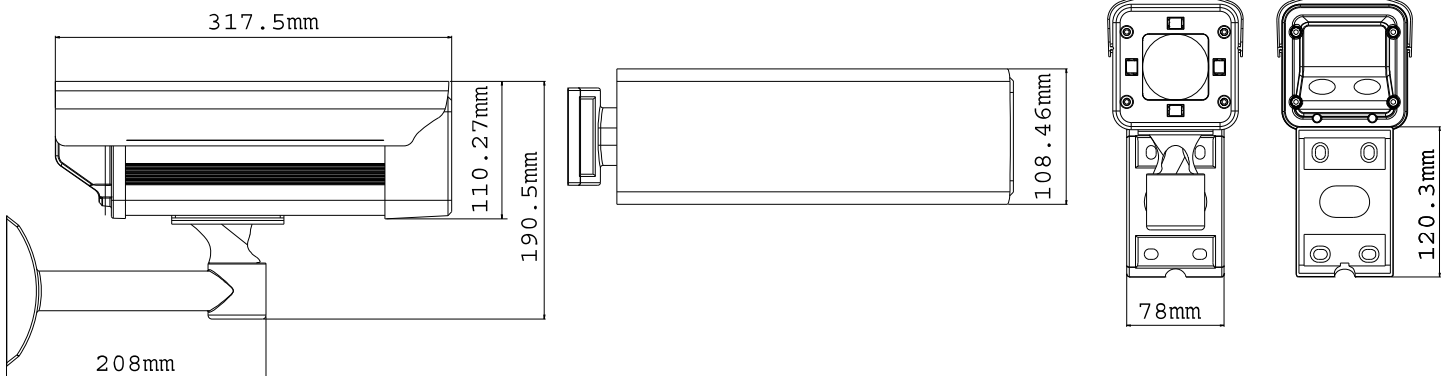

## GV-BX320D-E 3MP H.264 Arctic IR Box IP Camera

- 3 megapixel progressive scan CMOS
- Stream 1 from H.264 and MJPEG;
- Stream 2 from H.264, MPEG4 and MJPEG
- Up to 20 fps at 2048 x 1536
- Day / Night function (with removable IR-cut filter)
- IP66 rating
- Built-in heater and fan
- Support for TV-out
- Two-way audio
- Motion detection
- Tampering alarm
- Privacy mask
- Text overlay
- IP address filtering
- Power supplied through PoE (IEEE 802.3at)
- Megapixel lens
- Support for iPhone, iPad, Android and 3GPP
- 31 languages on Web interface

### SPECIFICATIONS

Camera		
Image Sensor		1/2.5" progressive scan CMOS
Picture Elements		2048 (H) x 1536 (V)
Minimum Illumination	Color	0.5 Lux at F/1.3
	B/W	0.1 Lux at F/1.3
	IR ON	0 Lux
Shutter Speed		Automatic, Manual (1/5 ~ 1/8000 sec)
White Balance		Automatic, Manual (2800 ~ 8500K)
Gain Control		Automatic
S/N Ratio		45 dB
BLC		Yes
Lens		
Megapixel		Yes
Day/Night		Yes (with removable IR-cut filter)
Lens Type		Varifocal
Focal Length		2.8 ~ 6 mm
Maximum Aperture		F/1.3