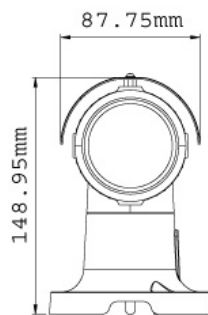

GV-BL130D 1.3MP H.264 IR Bullet IP Camera

- 1.3 megapixel progressive scan CMOS
  - Stream 1 from H.264 and MJPEG;
    Stream 2 from H.264, MPEG4 and MJPEG
  - Up to 30 fps at 1280 x 1024
  - Intelligent IR
  - IP66 rating
  - Cable-concealed bracket preventing cable from being cut
  - One alarm input and sensor output
  - Memory Card Slot
  - 2-way audio
  - Motion detection
  - Tampering alarm
  - Privacy mask
  - IP address filtering
  - DC 12V / AC 24V / PoE
  - Removable IR-cut filter for Day/Night function
  - Supports iPhone, iPad, Android & 3GPP
  - 31 languages on Web interface
2. No Memory Card Slot & local storage function for Argentina.

The Bullet Camera features a weather sealed and IP66 rating housing for outdoor use. The camera also features 10 IR LEDs for infrared illumination in night vision applications. Additionally, the Bullet Camera supports both DC 12V and AC 24V power supply.

Active Tampering Alarm

Camera Shift

Camera		
Image Sensor	1/2.5" progressive scan CMOS "	
Picture Elements	1280 (H) x 1024 (V)	
Minimum Illumination	Color	1 Lux (1/30 sec), 0.5 Lux (1/5 sec)
	B/W	0 Lux
	IR ON	0 Lux
Shutter Speed	Automatic, Manual (1/5 ~ 1/8000 sec)	
White Balance	Automatic, Manual (2800K ~ 8500K)	
Lens		
Megapixel	Yes	
Day/Night	Yes (with removable IR-cut filter)	
Lens Type	Varifocal