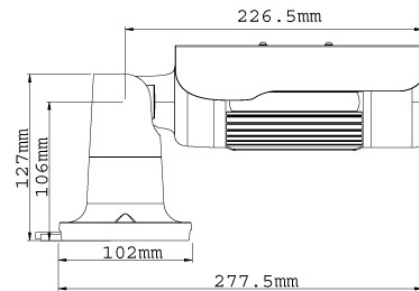

GV-BL130D 1.3MP H.264 IR Bullet IP Camera

- 1.3 megapixel progressive scan CMOS
  - Stream 1 from H.264 and MJPEG;
    Stream 2 from H.264, MPEG4 and MJPEG
  - Up to 30 fps at 1280 x 1024
  - Intelligent IR
  - IP66 rating
  - Cable-concealed bracket preventing cable from being cut
  - One alarm input and sensor output
  - Memory Card Slot
  - 2-way audio
  - Motion detection
  - Tampering alarm
  - Privacy mask
  - IP address filtering
  - DC 12V / AC 24V / PoE
  - Removable IR-cut filter for Day/Night function
  - Supports iPhone, iPad, Android & 3GPP
  - 31 languages on Web interface
2. No Memory Card Slot & local storage function for Argentina.

The Bullet Camera features a weather sealed and IP66 rating housing for outdoor use. The camera also features 10 IR LEDs for infrared illumination in night vision applications. Additionally, the Bullet Camera supports both DC 12V and AC 24V power supply.

Active Tampering Alarm

Camera Shift

Camera		
Image Sensor	1/2.5" progressive scan CMOS "	
Picture Elements	1280 (H) x 1024 (V)	
Minimum Illumination	Color	1 Lux (1/30 sec), 0.5 Lux (1/5 sec)
	B/W	0 Lux
	IR ON	0 Lux
Shutter Speed	Automatic, Manual (1/5 ~ 1/8000 sec)	
White Balance	Automatic, Manual (2800K ~ 8500K)	
Lens		
Megapixel	Yes	
Day/Night	Yes (with removable IR-cut filter)	
Lens Type	Varifocal