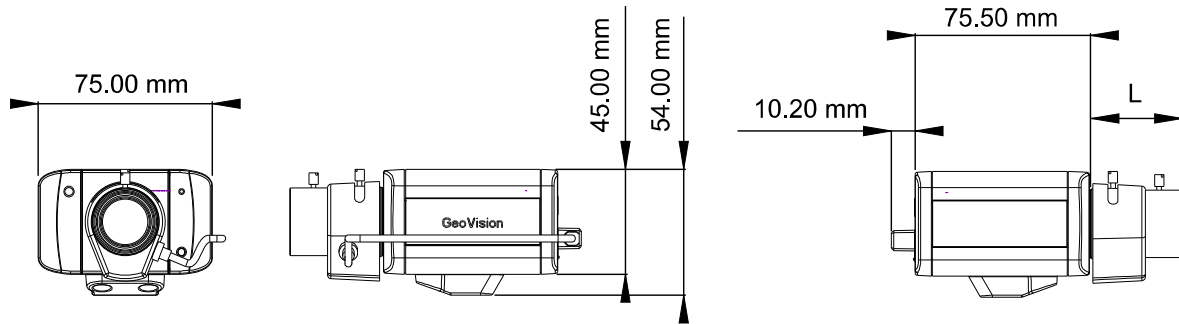

Model	L Length
BX3400-0F	15.7 mm
BX3400-1F	15.7 mm
BX3400-2F	15.7 mm
BX3400-4V	37.1 mm
BX3400-5V	46.9 mm

SPECIFICATIONS

Camera	GV-BX3400-0F	GV-BX3400-1F	GV-BX3400-2F	GV-BX3400-4V	GV-BX3400-5V
Image Sensor	1/3" progressive scan CMOS				
Picture Elements	2048 (H) x 1536 (V)				
Minimum Illumination	Color	0.08 Lux			
	B/W	0.05 Lux			
	IR ON	0 Lux			
Shutter Speed	Automatic, Manual (1/5 ~ 1/8000 sec)				
White Balance	Automatic, Manual (2800 ~ 8500K)				
Gain Control	Automatic				
S/N Ratio	47 dB				
BLC	Yes				
WDR Pro	Yes (with WDR sensor)				
Lens					
Megapixel	Yes				
Day/Night	Yes (with removable IR-cut filter)				
Lens Type	Fixed			Varifocal	
Focal Length	4 mm	8 mm	12 mm	3 ~ 10.5 mm	2.8 ~ 6 mm
Maximum Aperture	/1.5	F/1.6		F/1.4	F/1.3
Mount	CS Mount				
Image Format	/3"	1/2.5"		1/2.7"	1/3"
Operation	Focus	Manual		Manual (w/lock)	
	Zoom	Fixed		Manual (w/lock)	
	Iris	Fixed		DC drive	
Torque (Focus/Zoom screws)	0.049 N.m				
Operation					
Video Compression	H.264, MPEG4 and MJPEG				
Video Streaming	Stream 1 from H.264 or MJPEG; Stream 2 from H.264, MPEG4 or MJPEG				
Frame Rate	20 fps at 2048 x 1536 * The frame rate and performance may vary depending on the number of connections and data bitrates (different scenes).				
Image Setting	Brightness, Contrast, Saturation, Sharpness, Gamma, White Balance, Flicker-less, Image Orientation, Shutter Speed, D/N Sensitivity, Backlight Compensation, WDR, Defog				
Audio Compression	G.711, AAC (24 kHz / 16 bit)				
Two-way Audio	Yes				
Sensor Input	1 input (Dry Contact)				
Alarm Output	1 Digital Output (200mA 5V DC)				
Video Resolution					
Main Stream	4:3	2048 x 1536, 1600 x 1200, 1280 x 960, 640 x 480, 320 x 240			
	16:9	1920 x 1080, 1280 x 720, 640 x 360, 448 x 252			
	5:4	1280 x 1024, 640 x 512, 320 x 256			
Sub Stream	4:3	640 x 480, 320 x 240			
	16:9	640 x 360, 448 x 252			
	5:4	640 x 512, 320 x 256