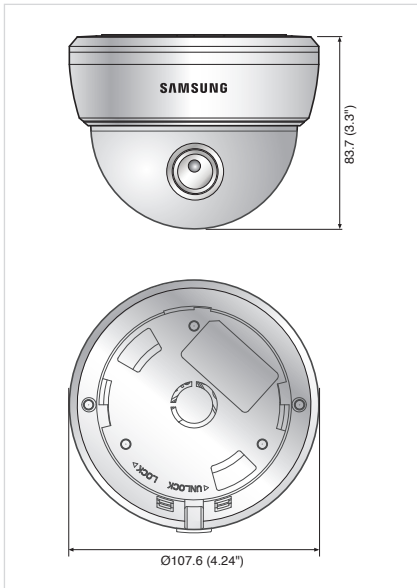

Dimensions

Unit : mm (inch)

The Eco mark represents Samsung Techwin's will to create environment-friendly products, and indicates that the product satisfies the EU RoHS Directive.

Design and specifications are subject to change without notice.