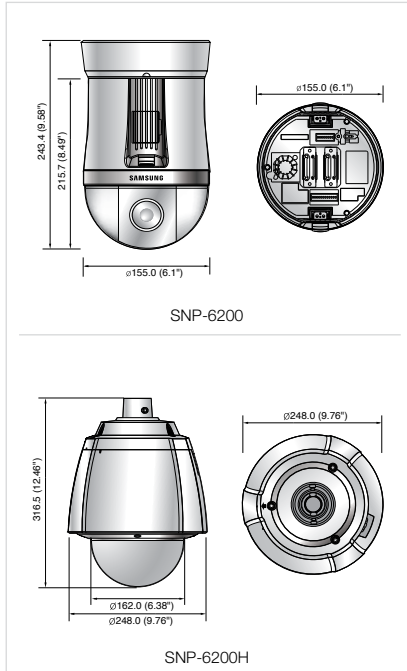

Dimensions

Unit : mm (inch)